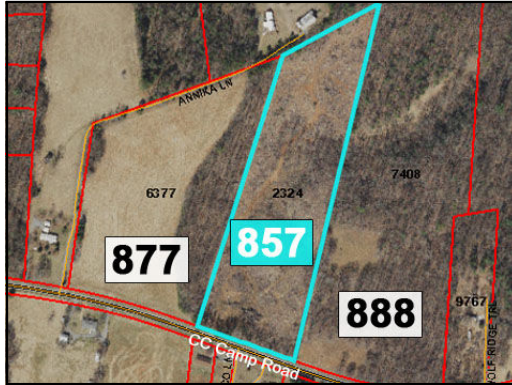

Auction #857: Surry County 1015 CC Camp Road, Elkin, NC 28621

GO ONLINE TO BID NOW! swiftauctions.com/857

Over 13 acres located off CC Camp Road near 1-77.
Already timbered and ready for your special purpose.
Place your bid on a growing Elkin future. Invest today!

Parcel (PIN) 4962-00-76-2324

Inspections to be completed prior to sale. Selling As-Is Where-Is.
Sale conducted for property owner. 10% down day of auction. 5% buyers premium.
Close in 30 days or less. Required proof of funds to close.