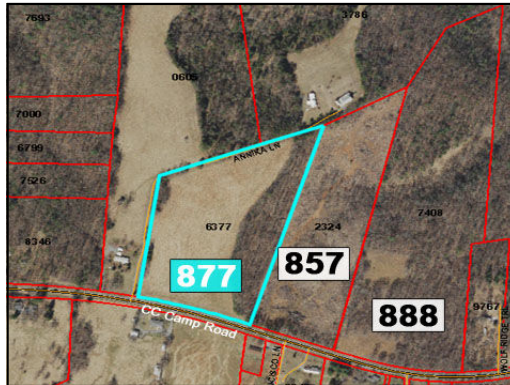

Auction #877: Surry County 955 CC Camp Road, Elkin, NC 28621

GO ONLINE TO BID NOW! swiftauctions.com/877

Approx. 15 acres located off CC Camp Road close to 1-77. Is open flat and has a small tree line.
Place your bid on a growing Elkin future. Invest today!